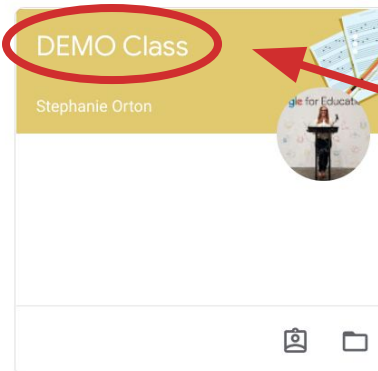

Click Join to join a class.