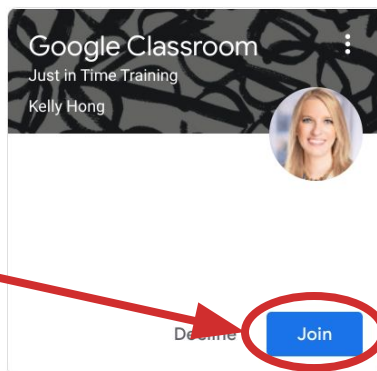

Click Join to join a class.