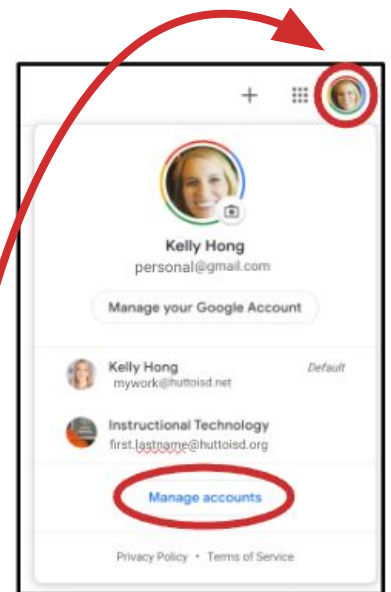

Hutto ISD Google Classroom

Parent Guide

Computer

classroom.google.com/h

iPhone or iPad

[Apple App Store](#)

Android Phone or Tablet

[Google Play Store](#)

Gmail Address*

PK-2nd Grade: lunch#@huttoisd.org

3rd-12th Grade: first.lastname@huttoisd.org

Student usernames are limited to 8 characters for first and last names.

Susan Hernandez = susan.hernade@huttoisd.org

Joe Smith Conner = joe.smithcon@huttoisd.org

Charlotte Brown = charlott.brown@huttoisd.org

PASSWORD

[lunch#](#) or [lunch#lunch#](#) (ex. 12345 or 1234512345)

Make sure you are logged out of any personal Gmail accounts.

Please contact your child's teacher if you are having trouble logging in.

*PK-5th Grade students are not able to send email. Their @huttoisd.org "email address" serves as a username only.

Click Join to join a class.

Click the name of the class to open it.

[Click Here to Take a Quick Tour of Google Classroom.](#)