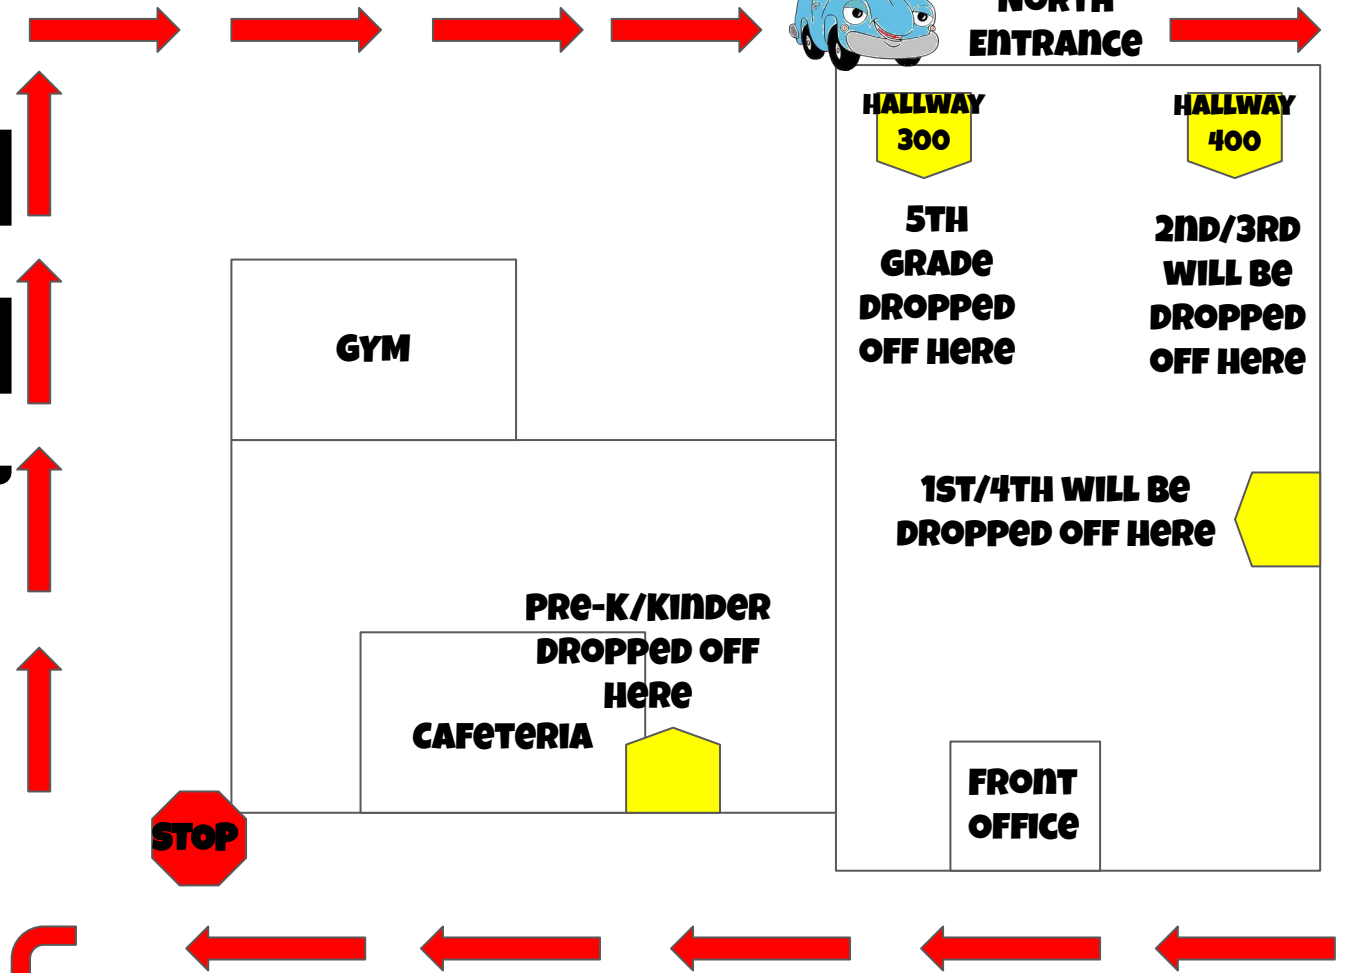

**VHE
DROP-
OFF
MAP**

EAST ENTRANCE